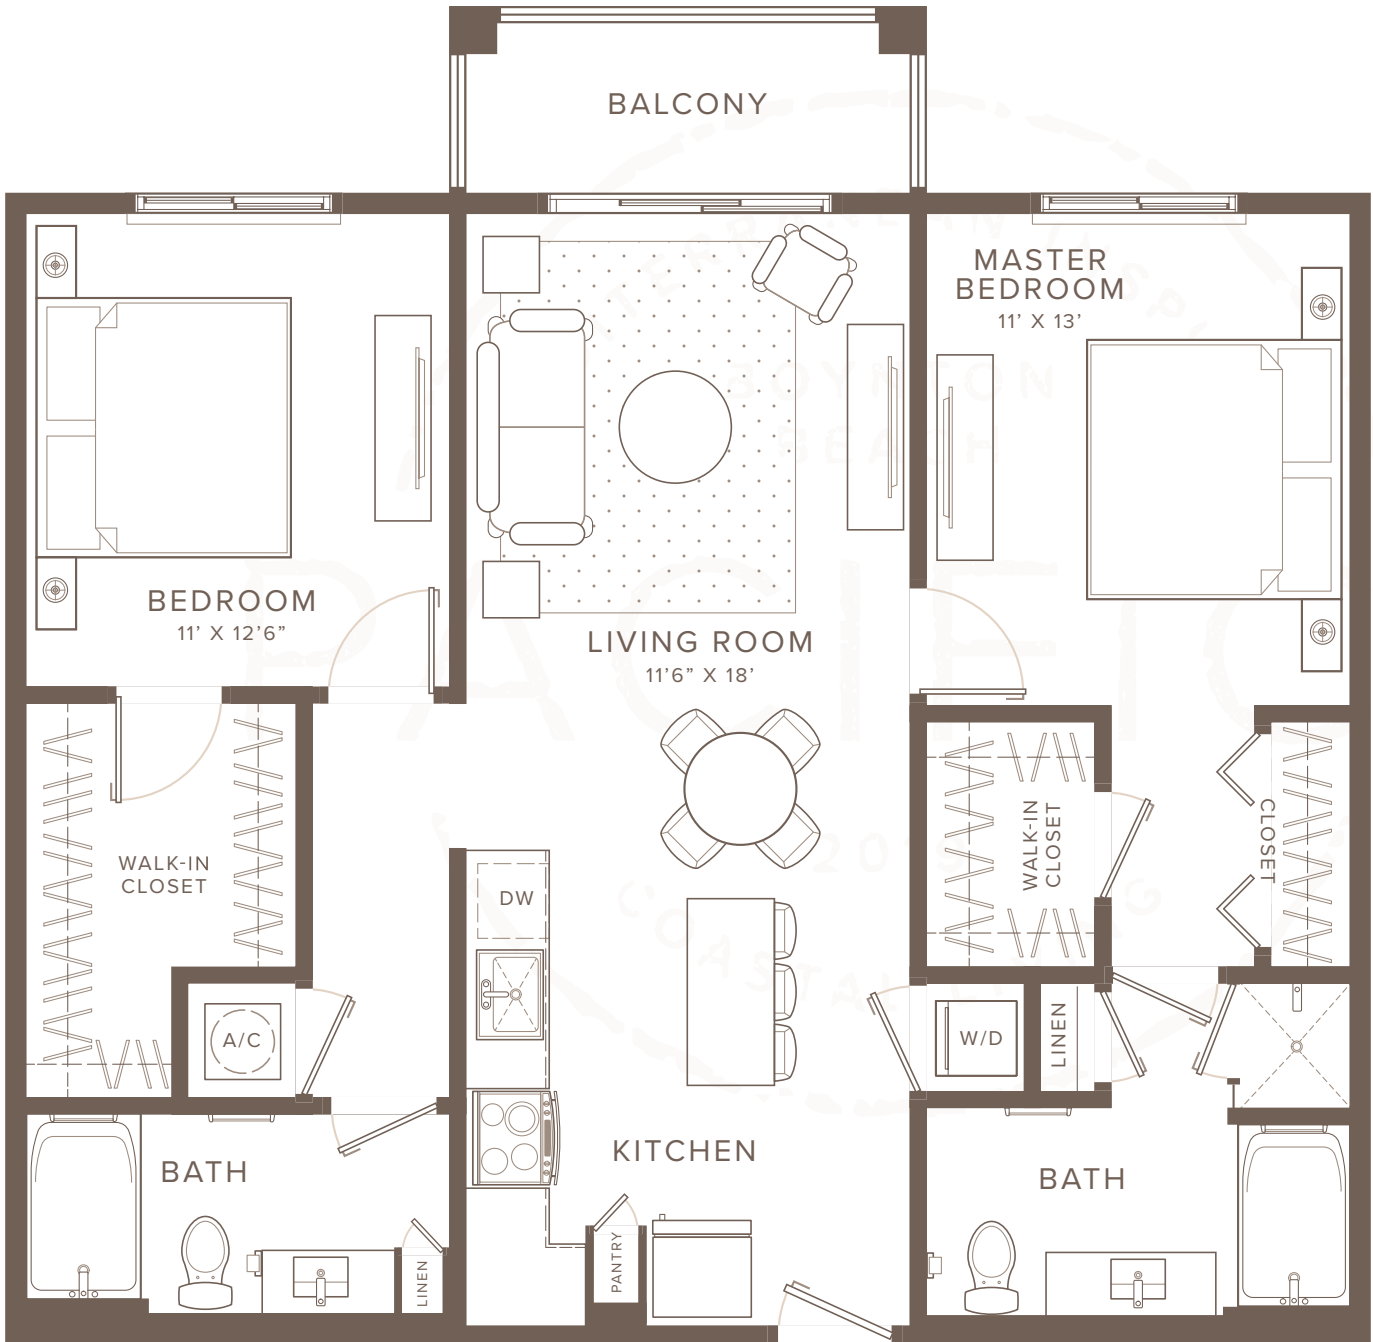

# Unit B1 UNIT B1

TWO BEDROOM | TWO BATHROOM | 1,116 SQ. FT.

Floorplans are artist's rendering. All dimensions are approximate. Actual product and specifications may vary in dimension or detail. Not all features are available in every apartment. Prices and availability are subject to change. Please see a representative for details.