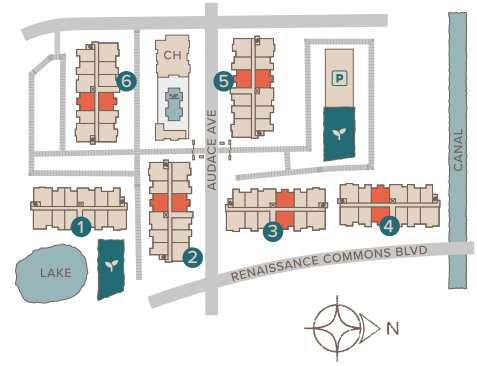

# Unit B1 UNIT B1

TWO BEDROOM | TWO BATHROOM | 1,116 SQ. FT.

Floorplans are artist's rendering. All dimensions are approximate. Actual product and specifications may vary in dimension or detail. Not all features are available in every apartment. Prices and availability are subject to change. Please see a representative for details.