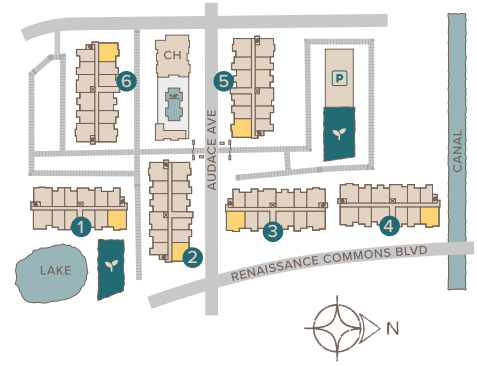

# Unit C2

## UNIT C2

THREE BEDROOM | TWO BATHROOM | 1,293 SQ. FT.

Floorplans are artist's rendering. All dimensions are approximate. Actual product and specifications may vary in dimension or detail. Not all features are available in every apartment. Prices and availability are subject to change. Please see a representative for details.