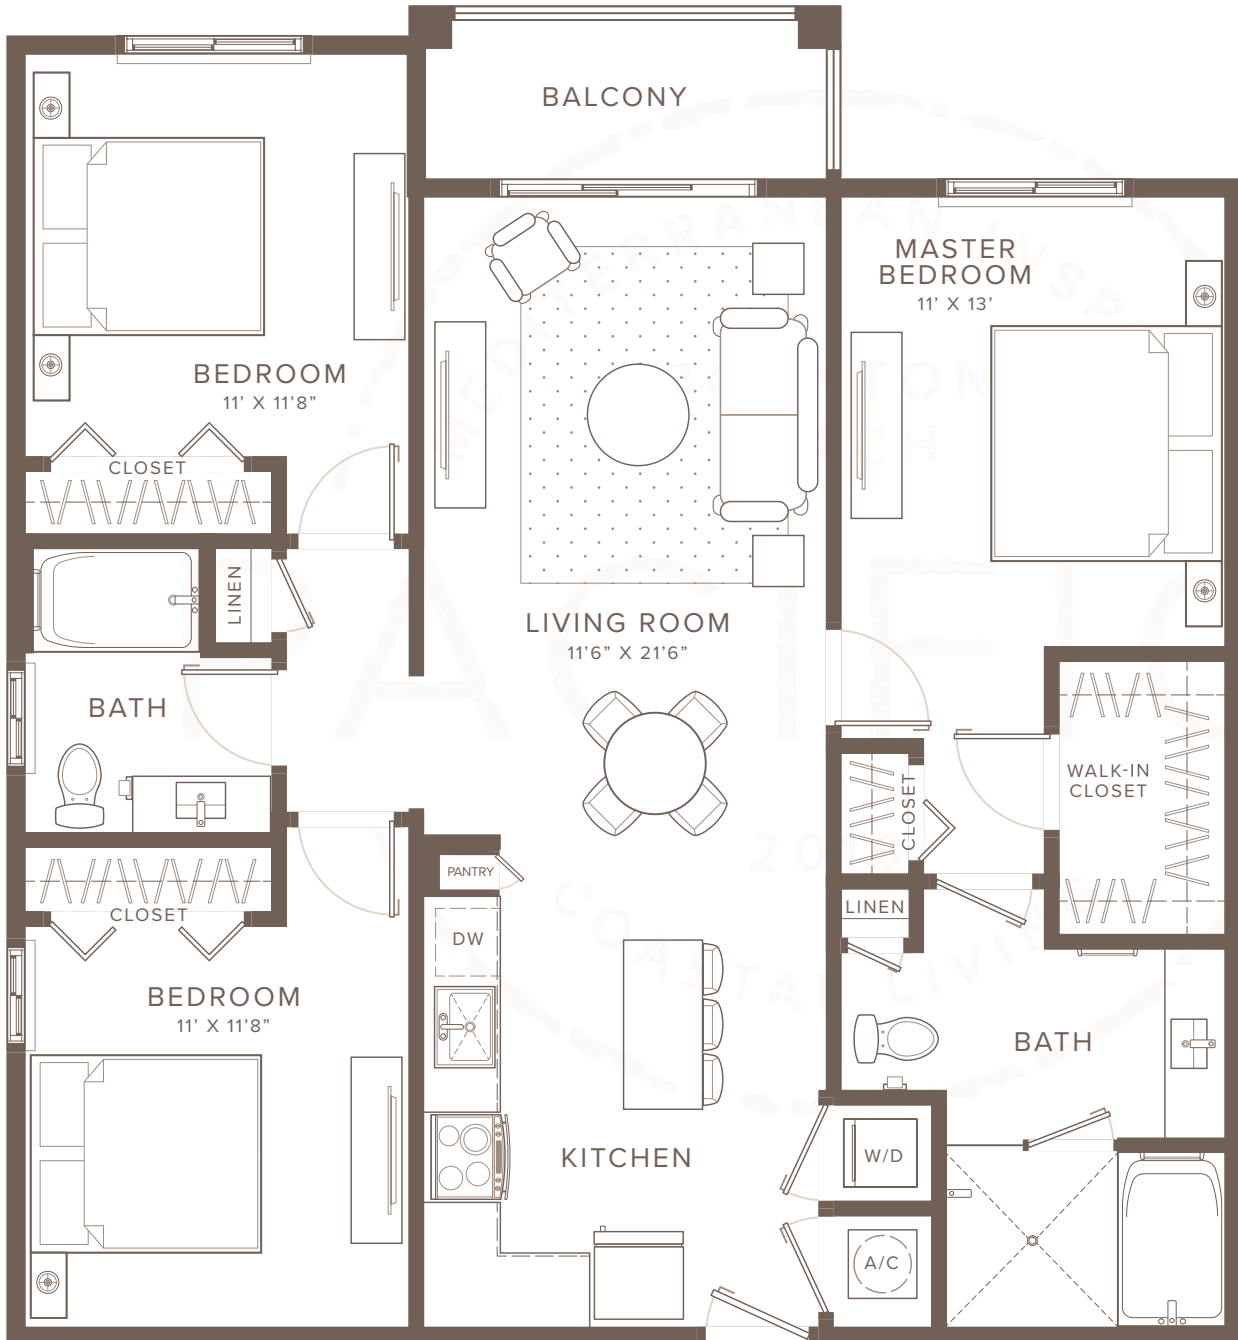

# Unit C2

## UNIT C2

THREE BEDROOM | TWO BATHROOM | 1,293 SQ. FT.

Floorplans are artist's rendering. All dimensions are approximate. Actual product and specifications may vary in dimension or detail. Not all features are available in every apartment. Prices and availability are subject to change. Please see a representative for details.